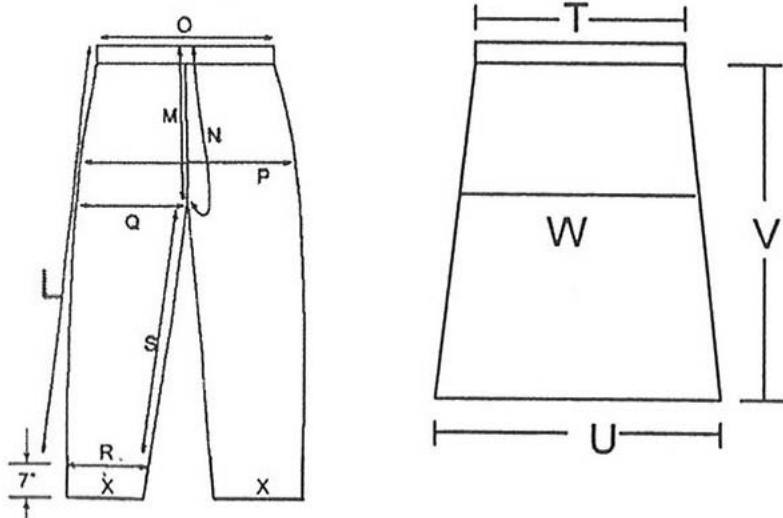

Young Marine Dress Pants and Skirts

Male Dress Pants											
Size	Youth 8	Youth 10	Youth 12	28	30	32	34	36	38	40	42
Item #	1001398	1001399	1001400	1001129	1001130	1001131	1001132	1001133	1001134	1001135	1001136
Waist - O	25"	26"	27"	29"	31"	33"	35"	37"	39"	41"	42"
Hip - P	38"	39"	42"	43"	44"	46"	48"	48 1/2"	49"	50"	51 1/2"
Inseam - S	32"	32"	34"	36"	36"	37"	37"	37"	37"	38"	38"
Female Dress Pants											
Size	Youth 5	Youth 7	Youth 9	8	10	12	14	16			
Item #	1001441	1001442	1001443	1001178	1001179	1001180	1001181	1001004			
Waist - O	24"	25 7/8"	26 1/4"	26 5/8"	27 1/2"	29 1/2"	31"	33"			
Hip - P	31"	33"	34 1/2"	39 1/2"	41"	42"	44"	43"			
Inseam - S	31"	31"	33"	34 1/2"	36"	36"	37"	37"			
Female Skirts											
Size	Youth 5	Youth 7	Youth 9	8	10	12	14	16			
Item #	1001484	1001485	1001486	1001222	1001223	1001224	1001225	1001029			
Waist T	24"	25 7/8"	26 1/4"	26 1/2"	27 1/2"	29 1/2"	31"	33"			
Bottom U	40"	41 1/2"	43"	44"	45"	47"	48"	51"			
Length V	23 1/2"	24 1/2"	25 1/2"	29"	29"	29"	29"	29"			
Hip W	31"	33"	34 1/2"	40"	40"	42"	43"	46"			