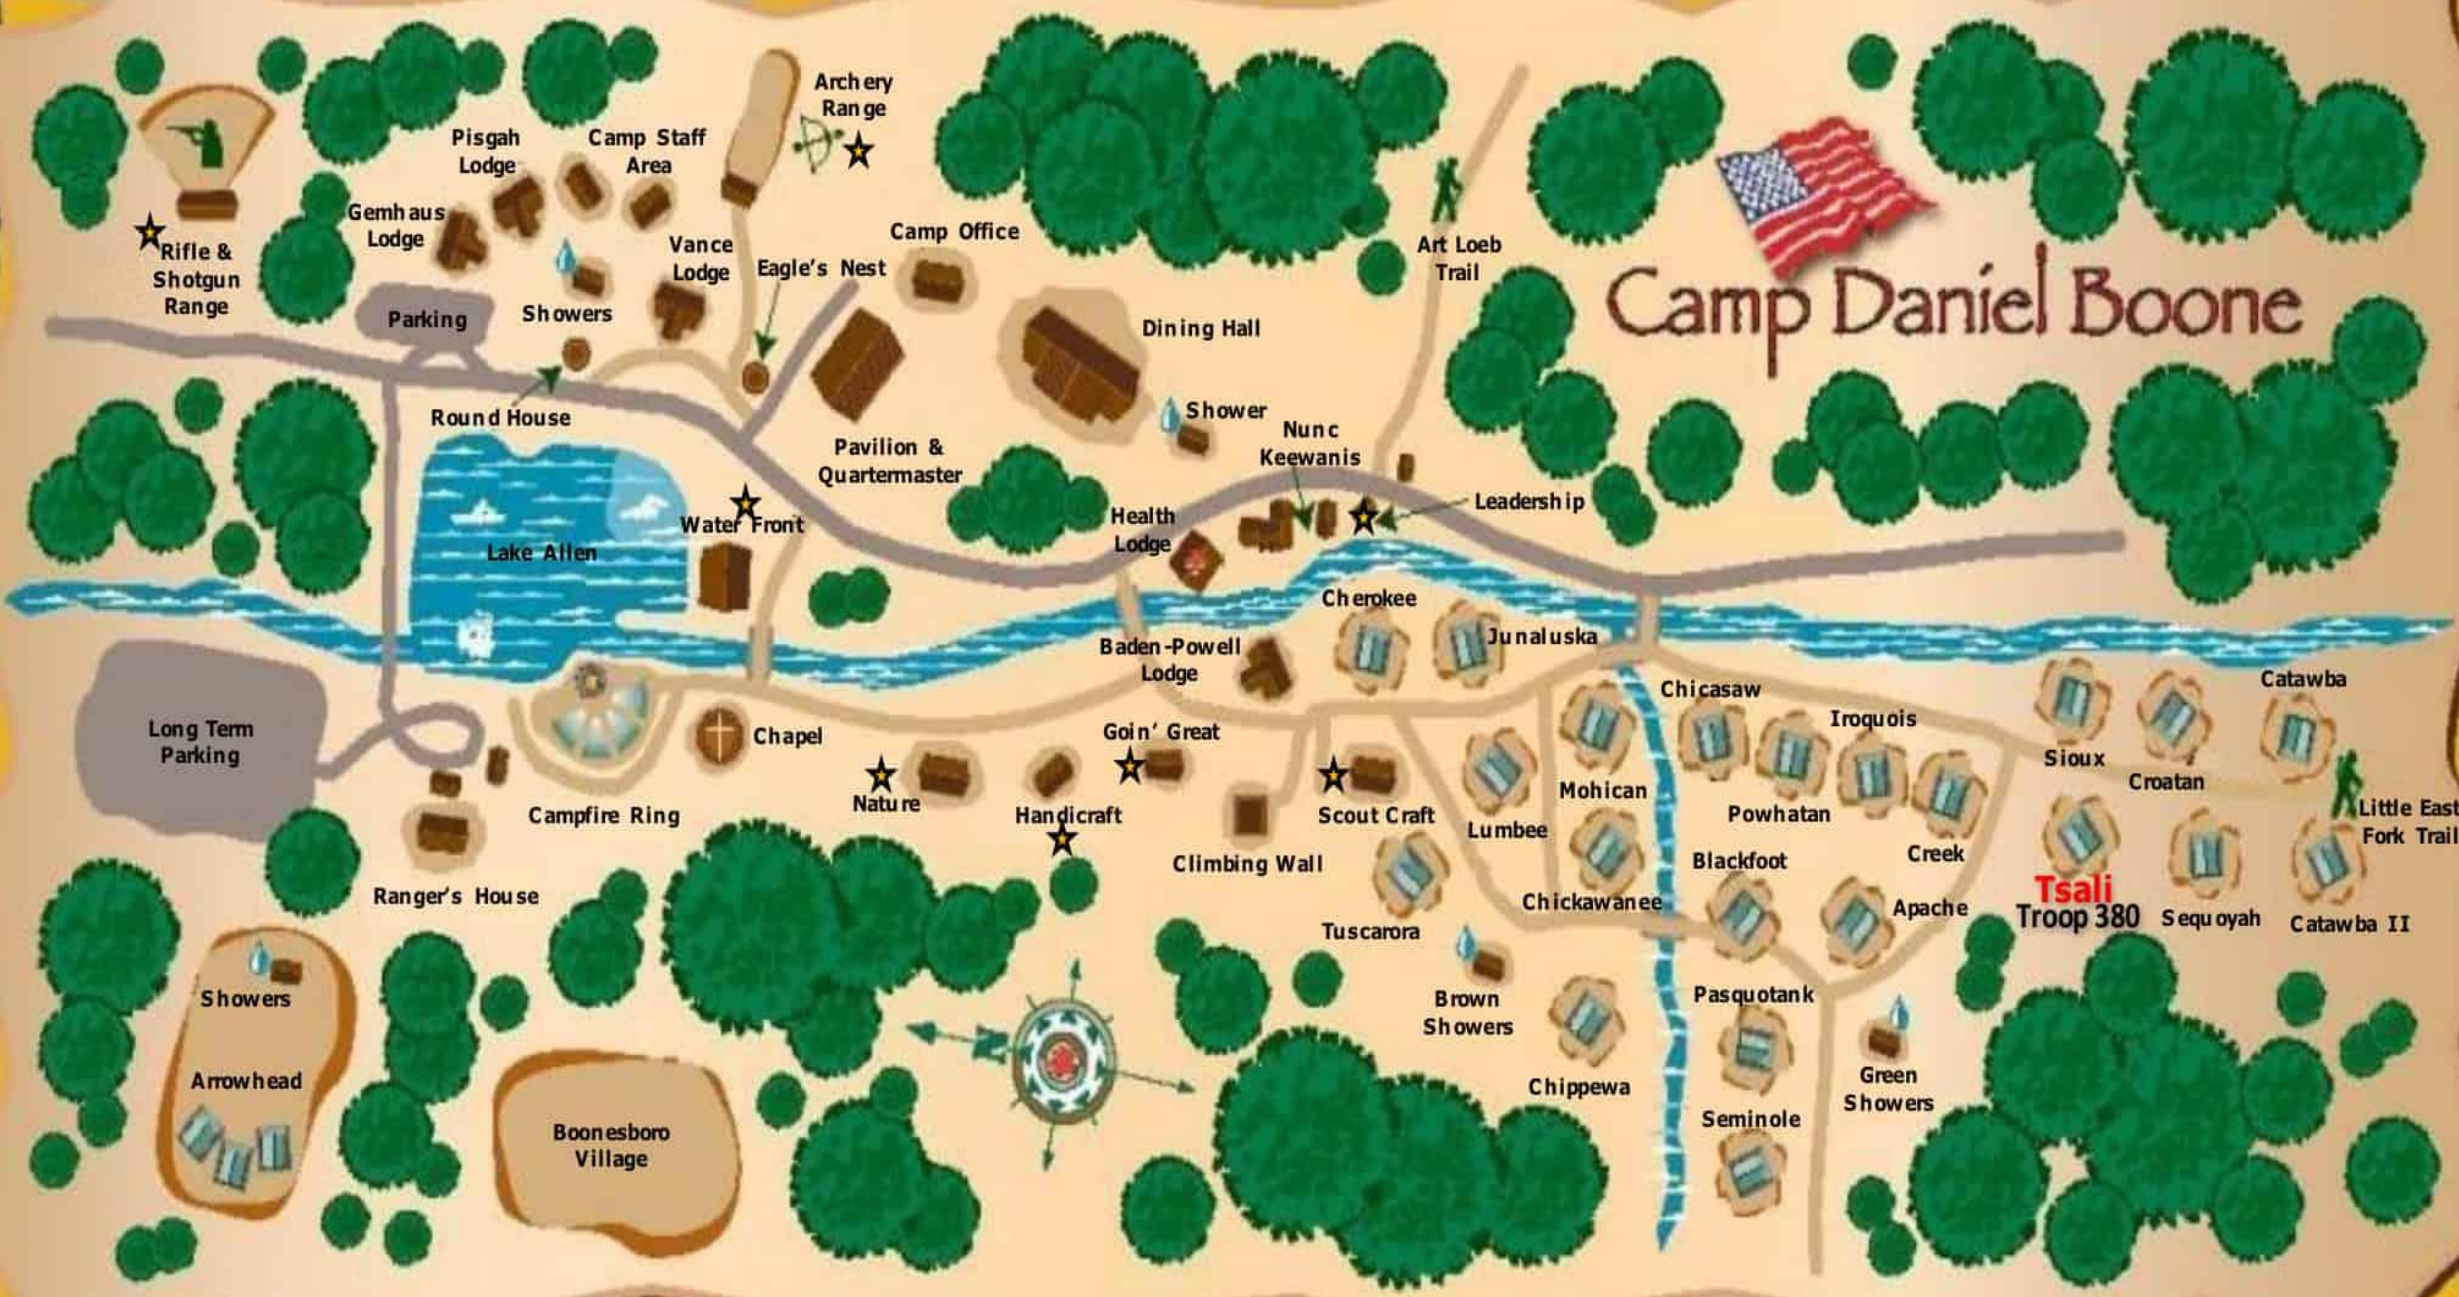

Camp Daniel Boone

Tsali
Troop 380